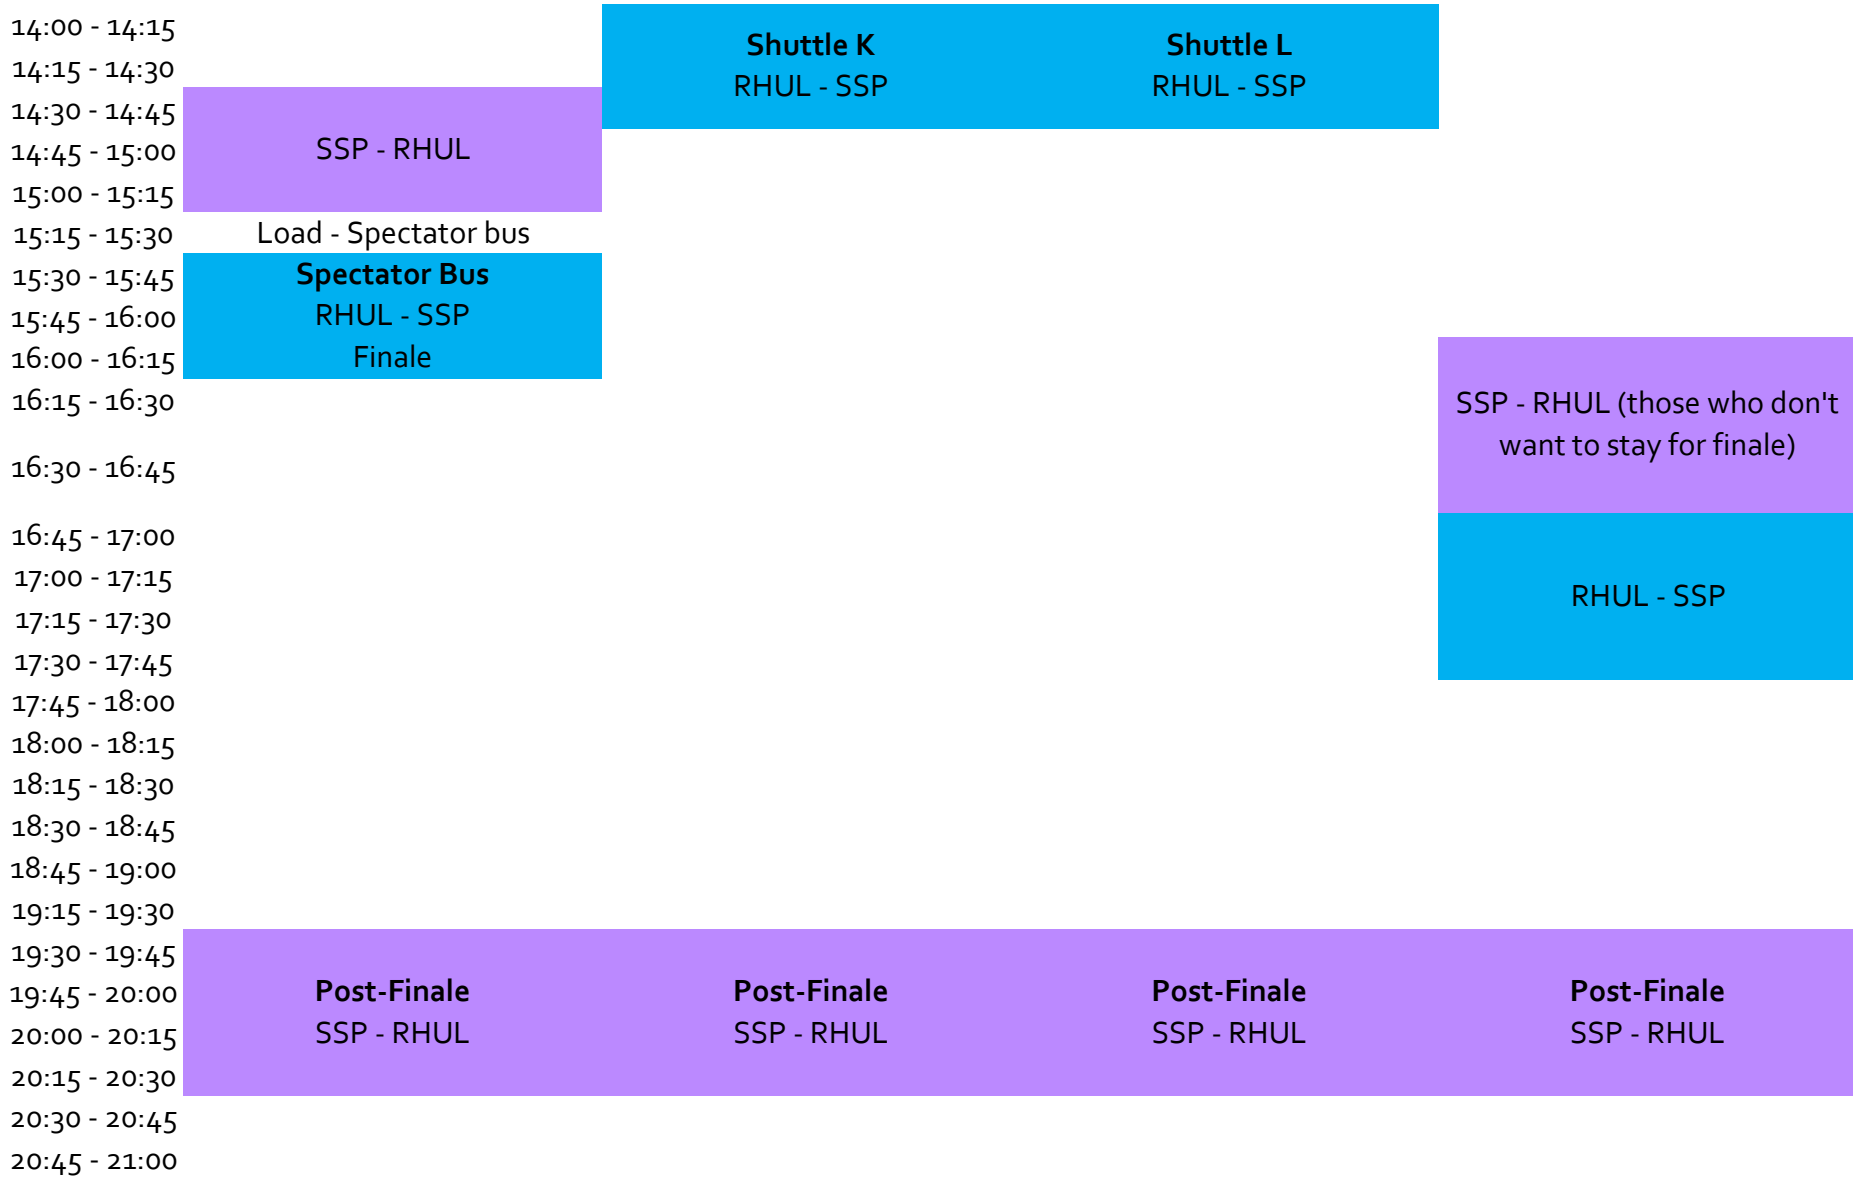

12:45 - 13:00

13:00 - 13:15

13:15 - 13:30

13:30 - 13:45

13:45 - 14:00

Load - Shuttle A

Load - Shuttle B

Load - Shuttle C

Load - Shuttle D

SSP - RHUL

SSP - RHUL

SSP - RHUL

SSP - RHUL

Load - Shuttle F

Load - Shuttle E

Load - Shuttle G

Load - Shuttle H

Shuttle E

SSP - RHUL

SSP - RHUL

Load - Shuttle I

Load Shuttle J

SSP - RHUL

SSP - RHUL

Shuttle J

Load - Shuttle K

Load - Shuttle L

Shuttle K
RHUL - SSP

Shuttle L
RHUL - SSP

SSP - RHUL

Spectator Bus
RHUL - SSP
Finale

SSP - RHUL (those who don't want to stay for finale)